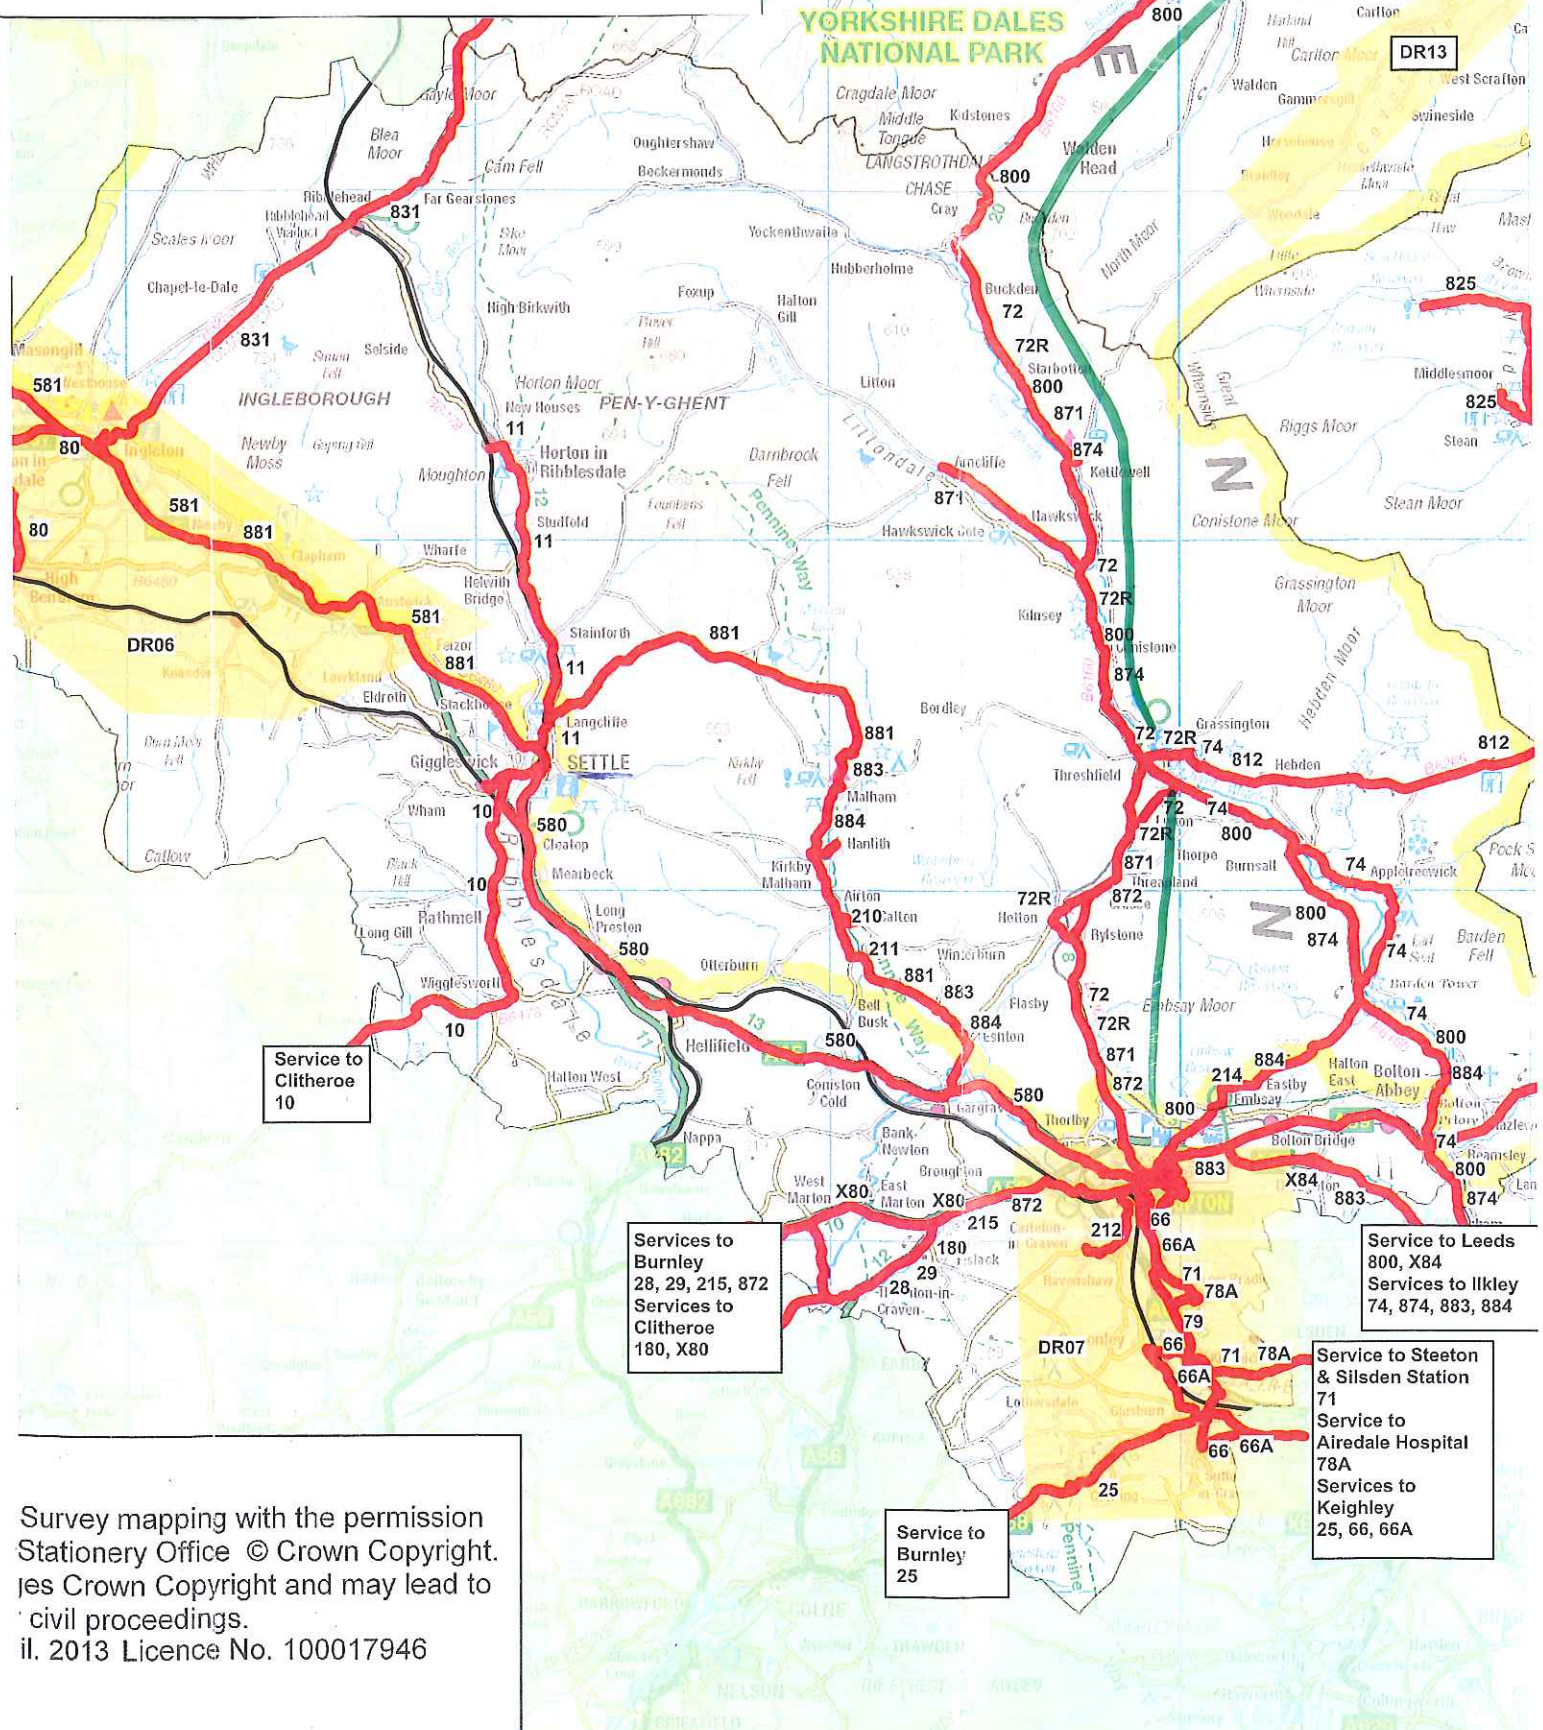

Demand responsive

Bus route

Rail route

Service to Clitheroe 10

Services to Burnley 28, 29, 215, 872
Services to Clitheroe 180, X80

Service to Leeds 800, X84
Services to Ilkley 74, 874, 883, 884

Service to Steeton & Silsden Station 71
Service to Airedale Hospital 78A
Services to Keighley 25, 66, 66A

Service to Burnley 25

Survey mapping with the permission Stationery Office © Crown Copyright. All rights reserved. Crown Copyright and may lead to civil proceedings. Licence No. 100017946