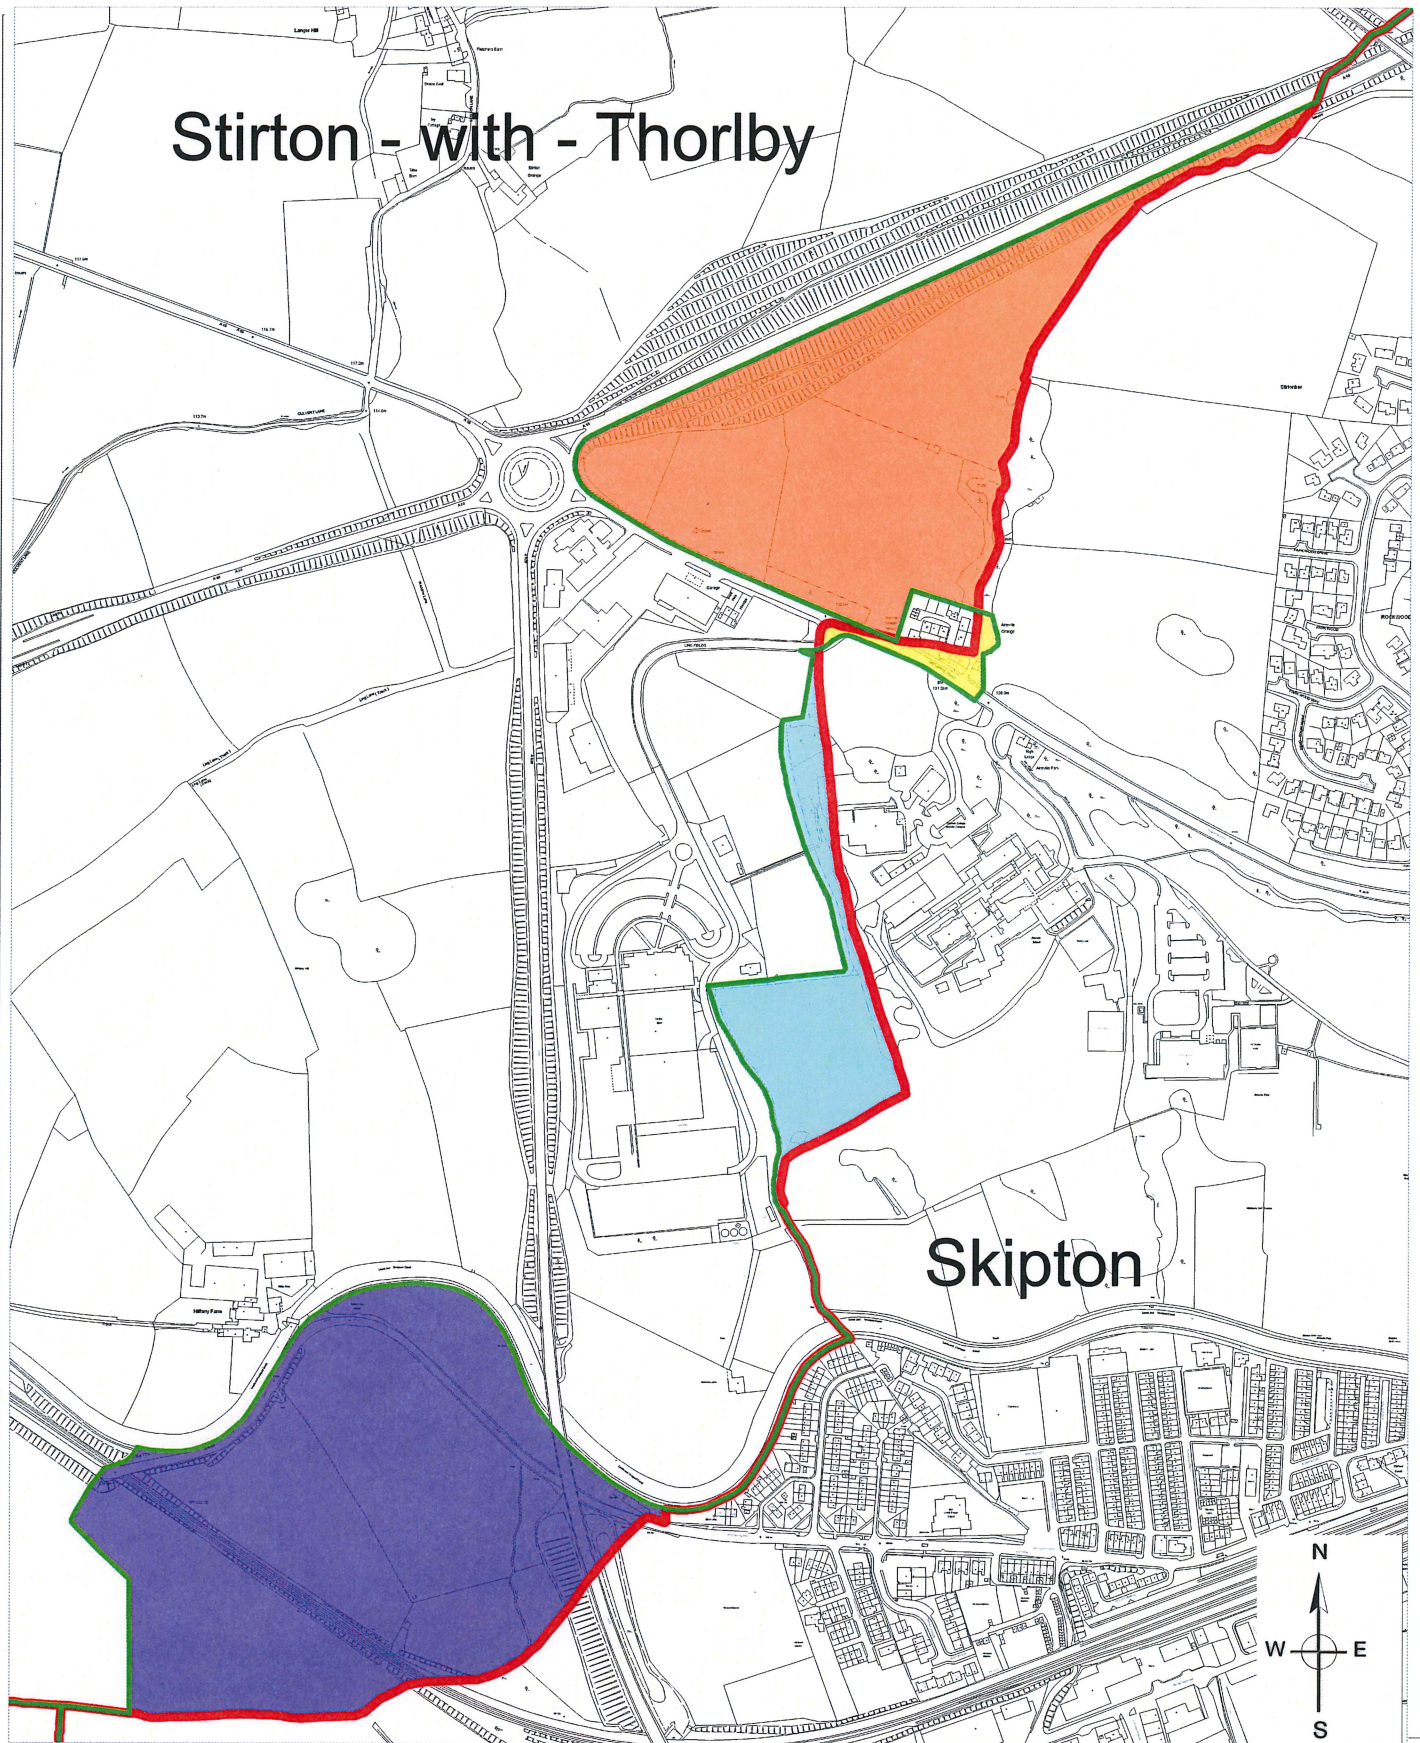

Stirton - with - Thorlby

Skipton

Community Governance Review

1.16 / 1.17 Inset

Scale: 1:6500

-  Existing Boundary
-  New Boundary
-  Unchanged Boundary

-  'Skn1' Reference - Transferred To Skipton
-  'Sw1' Reference - Transferred To Stirton-w-Thorlby
-  'Skn2' Reference - Transferred To Skipton
-  'Sknw' Reference - Transferred To Skipton