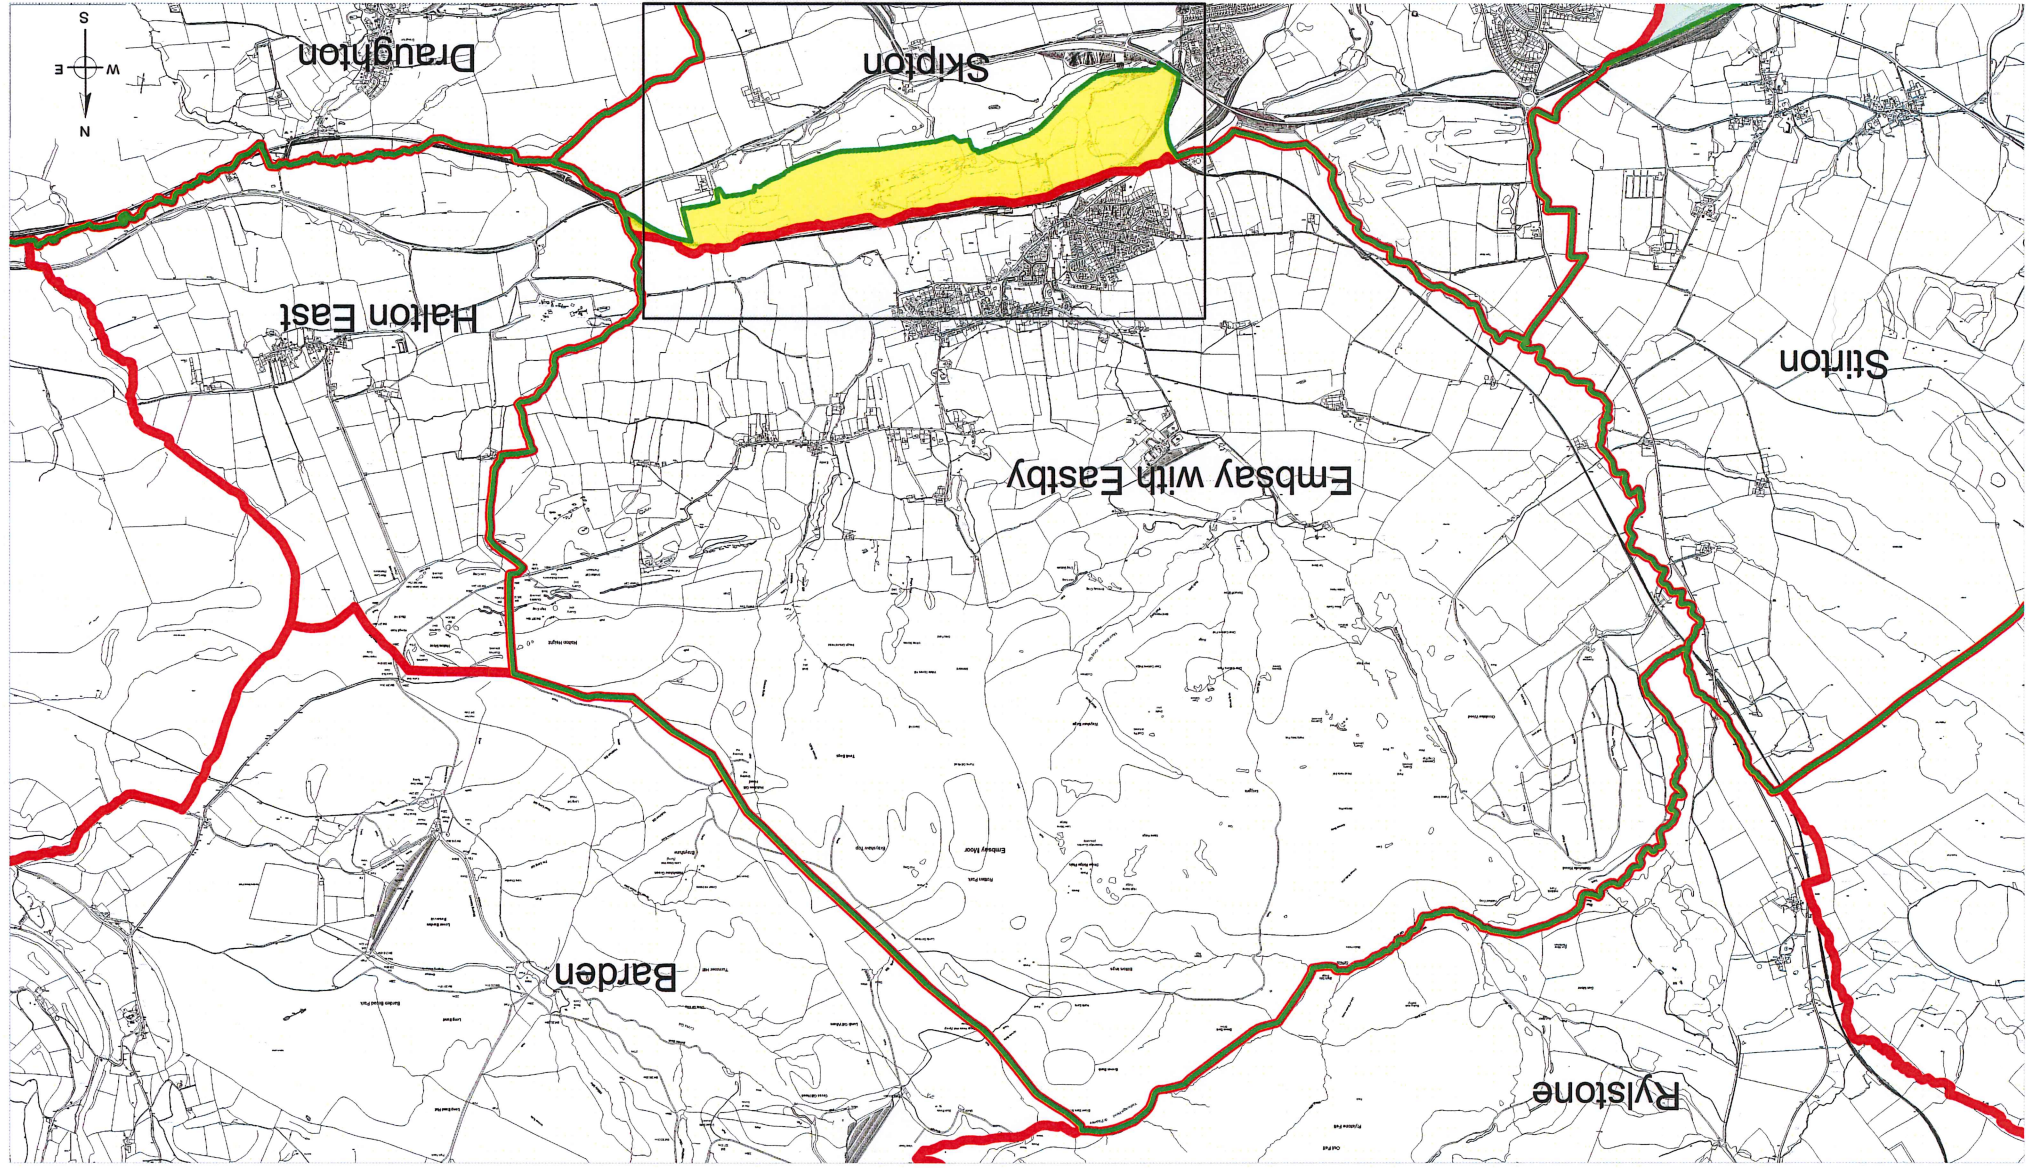

Community Governance Review

1.9 Embay-w-Eastby Halton East Skipton

© Crown Copyright and database right 2011. Ordnance Survey 100024694.

-  'Emb1' Reference - Transferred To Embay-w-Eastby Parish
-  Existing Boundary
-  New Boundary
-  Unchanged Boundary

Scale: 1:35000

Drawing Issued By: W Feather 7th September 2011