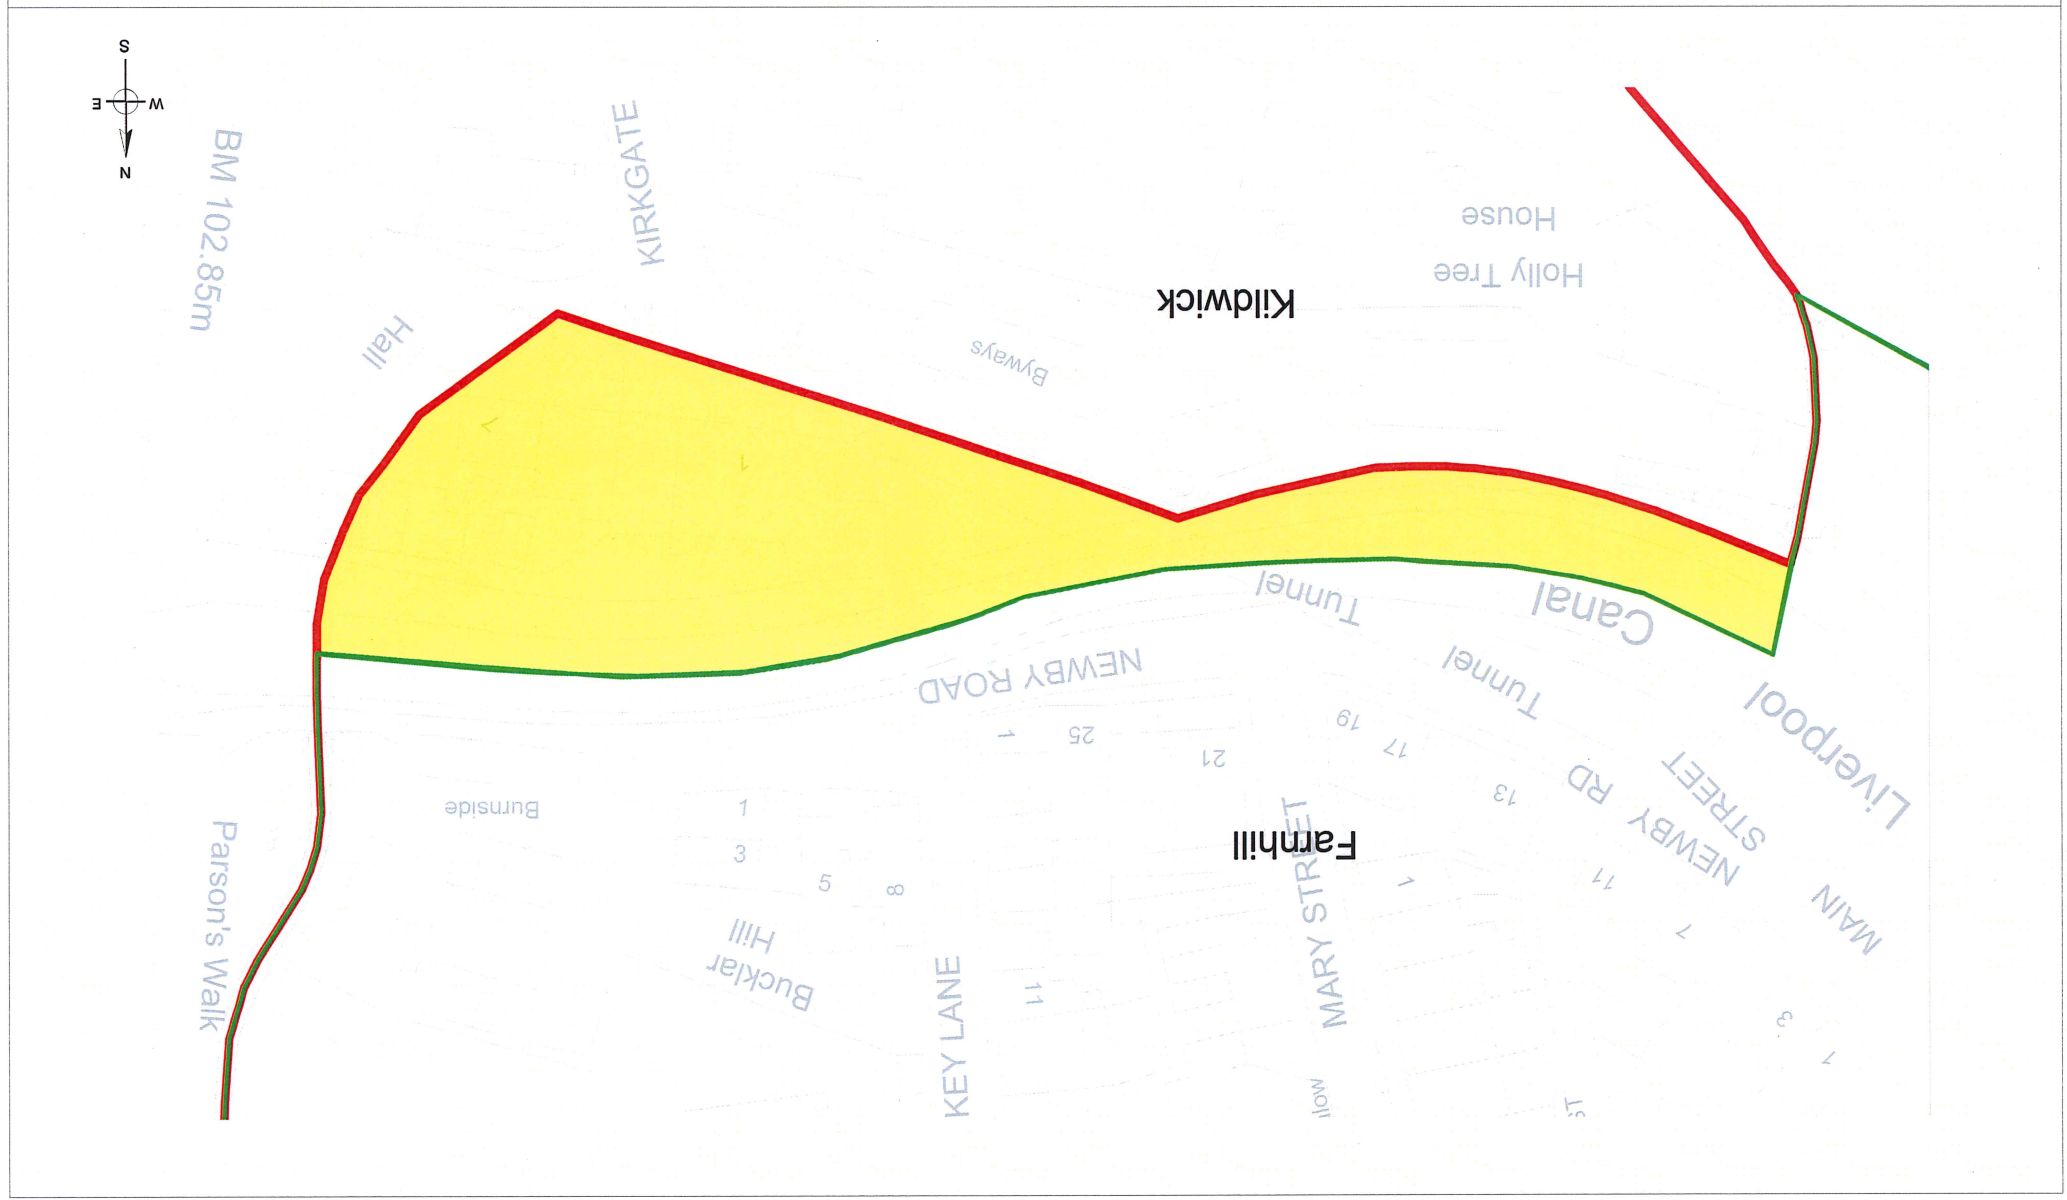

Community Governance Review

1.12 (2) Inset

-  Existing Boundary
-  New Boundary
-  Reference - Transferred To Kildwick Parish

'Kil3' Reference - Transferred To Kildwick Parish

BM 102.85m