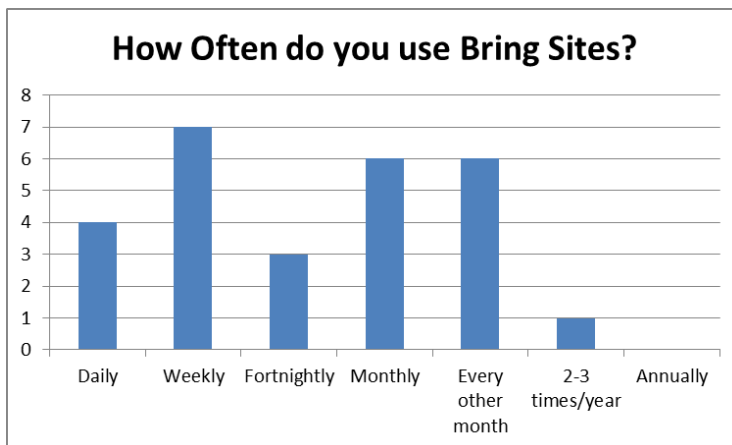

Summary of Results:

- 28/29 respondents use bring sites.

What do you recycle at your local site?

Material	Number of participants
Glass	14
Paper	11
Plastic	8
Newspaper	11
Books	6
Textiles	15
Cardboard	12
Tins	12
Beverage cartons	15
Shoes	10