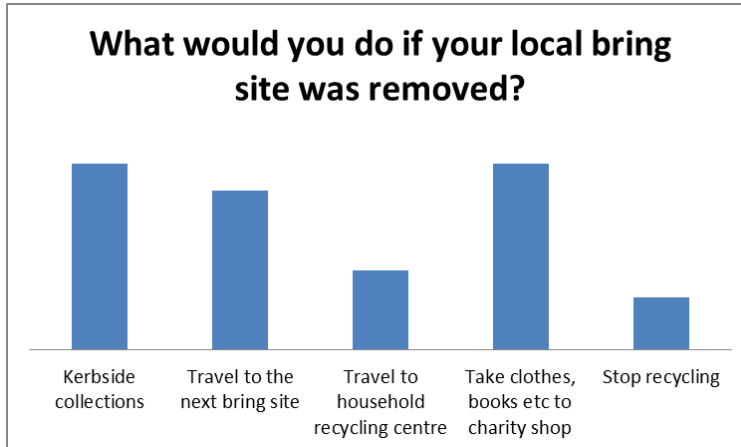

Summary of Results:

- 28/29 respondents use bring sites.

What do you recycle at your local site?

Material	Number of participants
Glass	14
Paper	11
Plastic	8
Newspaper	11
Books	6
Textiles	15
Cardboard	12
Tins	12
Beverage cartons	15
Shoes	10

-

- 9/29 respondents prefer recycling banks to kerbside collections.

- Demographics: Male (8), Female (21)

Age range:

<18	
18-24	
25-34	
35-44	1
45-54	3
55-59	3
60-64	6
65-74	14
75+	3

- Other comments: concern about elderly residents being unable to drive to a further away bring site if they have no room for a blue bin at their property.