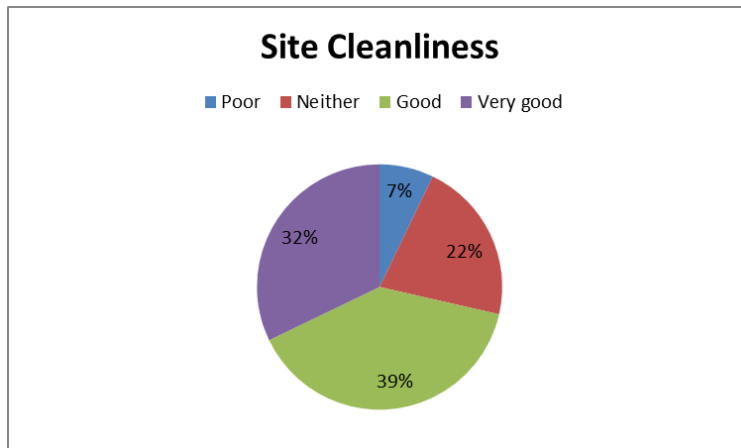

Summary of Results:

- 28/29 respondents use bring sites.

What do you recycle at your local site?

Material	Number of participants
Glass	14
Paper	11
Plastic	8
Newspaper	11
Books	6
Textiles	15
Cardboard	12
Tins	12
Beverage cartons	15
Shoes	10

-

- 9/29 respondents prefer recycling banks to kerbside collections.

- Demographics: Male (8), Female (21)

Age range:

<18	
18-24	
25-34	
35-44	1
45-54	3
55-59	3
60-64	6
65-74	14
75+	3

- Other comments: concern about elderly residents being unable to drive to a further away bring site if they have no room for a blue bin at their property.