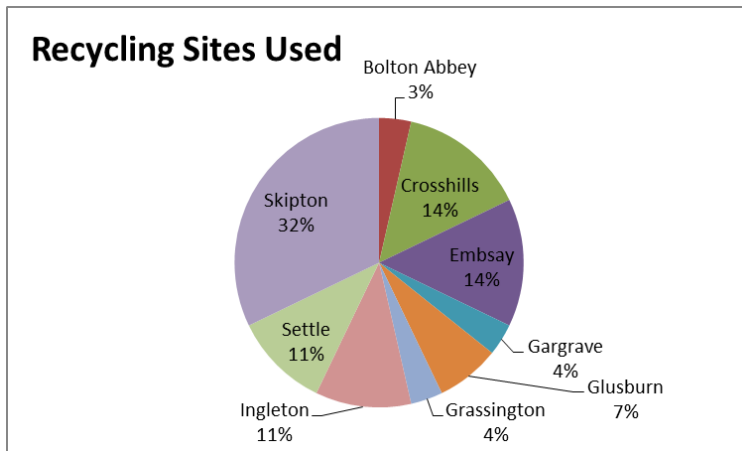

Summary of Results:

- 28/29 respondents use bring sites.

What do you recycle at your local site?

Material	Number of participants
Glass	14
Paper	11
Plastic	8
Newspaper	11
Books	6
Textiles	15
Cardboard	12
Tins	12
Beverage cartons	15
Shoes	10