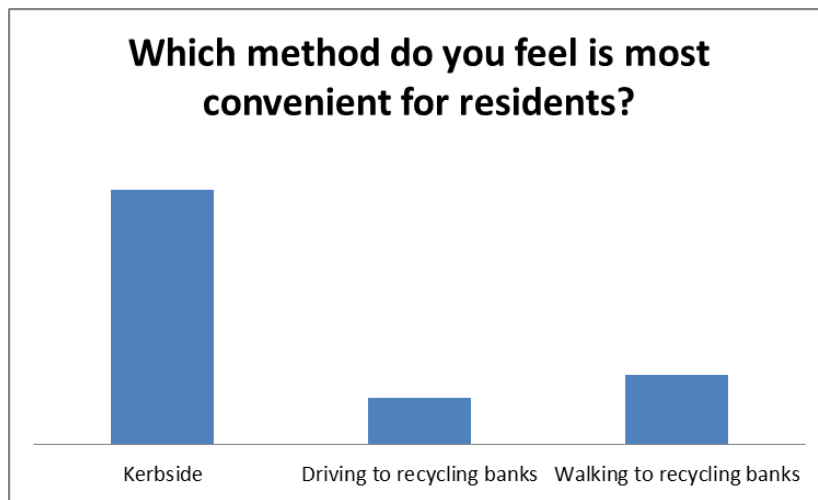

-

- 9/29 respondents prefer recycling banks to kerbside collections.

- Demographics: Male (8), Female (21)

Age range:

<18	
18-24	
25-34	
35-44	1
45-54	3
55-59	3
60-64	6
65-74	14
75+	3

- Other comments: concern about elderly residents being unable to drive to a further away bring site if they have no room for a blue bin at their property.